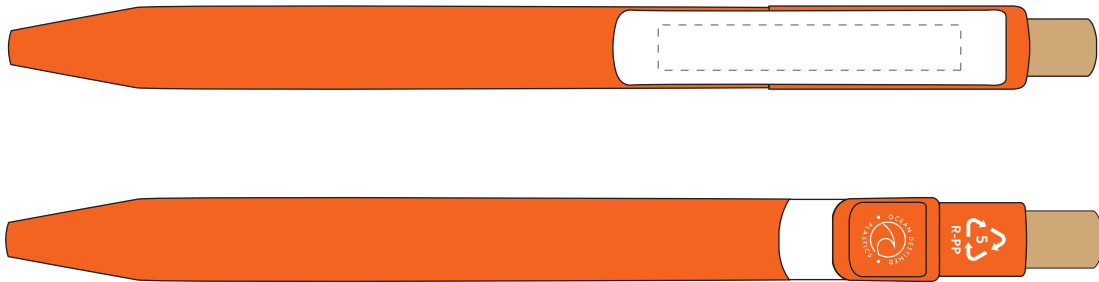

Your Ref:	Quantity:	Product Code: TPC000119
Our Ref:	Version: 1	Product Colour: AMBER

PRINTING CONCERNS:

PRODUCT INFO:

We stock this item in the following colours

PANTONE REFERENCE(S)

- Colour 1
- Colour 1
- Colour 1
- Colour 1

ARTWORK SCALE 100%

ARTWORK SCALE 100%

Max print area: 40mm x 6mm

Product Image for visualisation
- colours may vary

The dashed line is to demonstrate print area and will not appear on your printed item

PLEASE NOTE: